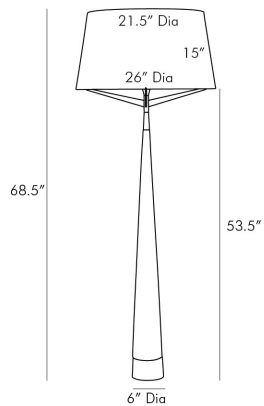

## ELDEN FLOOR LAMP

79172-331

H: 68.5 IN, Dia: 26.00 IN

Black Resin, Antique Brass

Contract Suitable As Is

Simple and modern this cone-shaped floor lamp is made of resin finished in black and accented with antique brass. Topped with a unique spider-like frame that supports the white linen shade. No harp is needed for this lamp.

### DIMENSIONS

Shade	Top: 21.50 IN, Dia: 26.00 IN, Side: 14.75 IN
Body	H: 53.5 IN, Dia: 26.00 IN
Foot Print	Dia: 6.00 IN
Harp	N/A IN

### SHIPPING

Product Weight	39 LBS
Gross Weight 1	47 LBS
Gross Weight 2	4 LBS
Shipping Box 1	H: 20.6 IN, L: 51.8 IN, W: 9.6 IN
Shipping Box 2	H: 19 IN, L: 30 IN, W: 30 IN